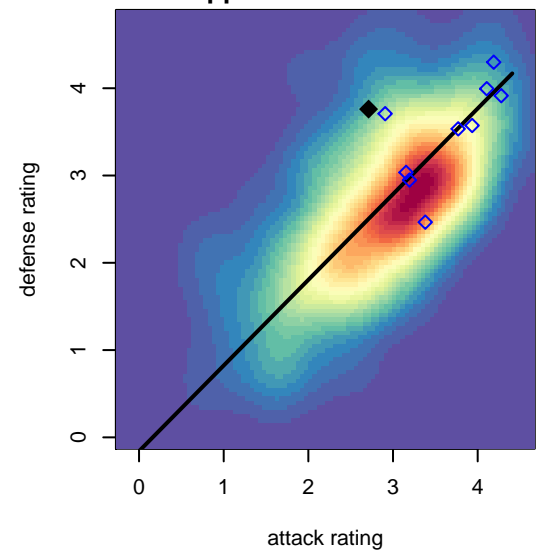

# Davis Legacy 99 Red B98

Davis, CAN  
B98 total strength=1734  
attack=15.05 defense=42.99

alt names used:  
DAVIS LEGACY 99 RED  
DAVIS LEGACY 99 RED (CAN)  
DAVIS LEGACY 99 RED (CAN)

Venues played:  
2015 Davis Legacy College Showcase Premier  
2015 Surf Cup Surf Super Cup U17  
2015 Sporting Invitational U17 Premier EvoPow

**attack and defense variance (black dot)  
relative to other teams  
and top 10 in region**

**attack and defense rating  
relative to others at age  
and all opponents in last 13 months**

**attack and defense rating  
relative to others at age  
and all opponents in last 13 months**

**Performance relative to 13 month average**

**Performance relative to 13 month average**

Distribution of opponents  
 Red = Lose zone, Blue = Win zone, Green = Even  
 Black line separates win/lose zones