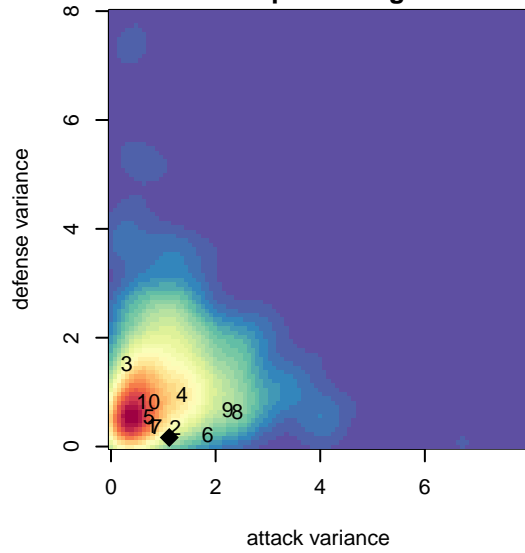

# Davis Legacy 99 Red B98

Davis, CAN  
B98 total strength=1734  
attack=15.05 defense=42.99

alt names used:  
DAVIS LEGACY 99 RED  
DAVIS LEGACY 99 RED (CAN)  
DAVIS LEGACY 99 RED (CAN)

Venues played:  
2015 Davis Legacy College Showcase Premier  
2015 Surf Cup Surf Super Cup U17  
2015 Sporting Invitational U17 Premier EvoPow

**attack and defense variance (black dot)  
relative to other teams  
and top 10 in region**

**attack and defense rating  
relative to others at age  
and all opponents in last 13 months**

**attack and defense rating  
relative to others at age  
and all opponents in last 13 months**

**Performance relative to 13 month average**

**Performance relative to 13 month average**

Distribution of opponents  
 Red = Lose zone, Blue = Win zone, Green = Even  
 Black line separates win/lose zones