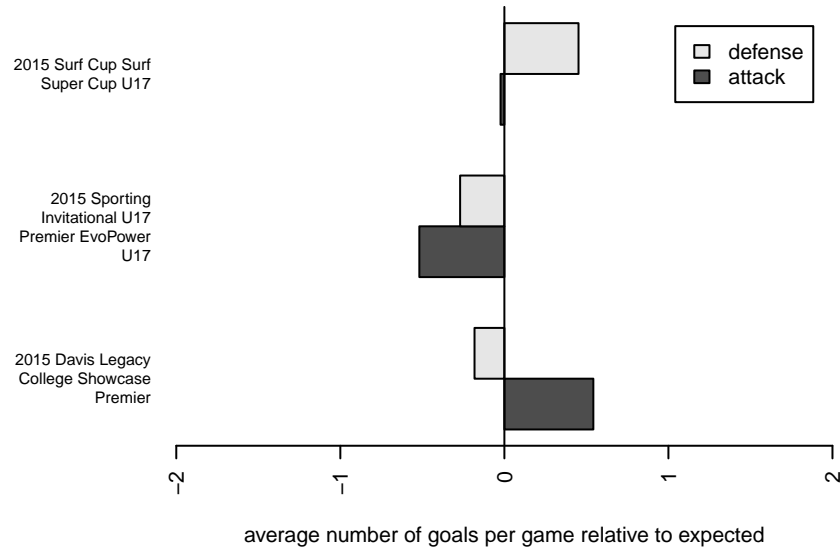

# Davis Legacy 99 Red B98

Davis, CAN  
B98 total strength=1734  
attack=15.05 defense=42.99

alt names used:  
DAVIS LEGACY 99 RED  
DAVIS LEGACY 99 RED (CAN)  
DAVIS LEGACY 99 RED (CAN)

Venues played:  
2015 Davis Legacy College Showcase Premier  
2015 Surf Cup Surf Super Cup U17  
2015 Sporting Invitational U17 Premier EvoPow

**attack and defense variance (black dot)  
relative to other teams  
and top 10 in region**

**attack and defense rating  
relative to others at age  
and all opponents in last 13 months**

**attack and defense rating  
relative to others at age  
and all opponents in last 13 months**

**Performance relative to 13 month average**

**Performance relative to 13 month average**

Distribution of opponents  
 Red = Lose zone, Blue = Win zone, Green = Even  
 Black line separates win/lose zones