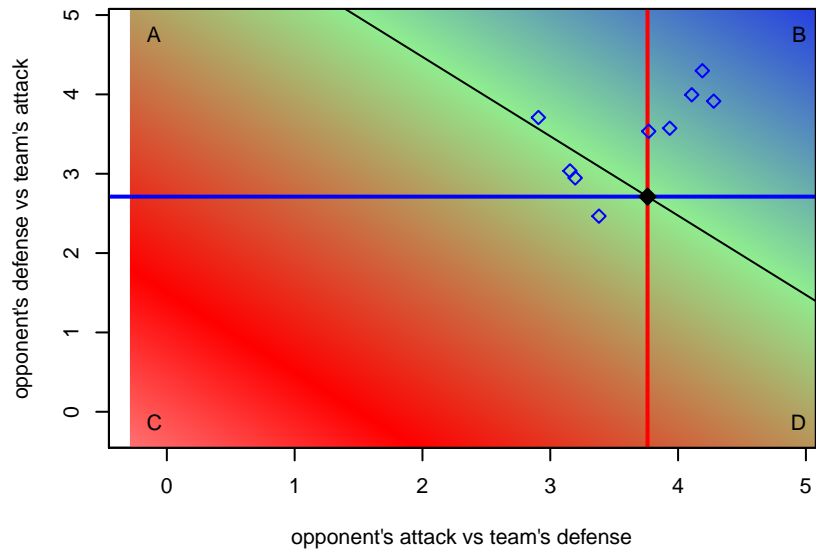

# Davis Legacy 99 Red B98

Davis, CAN  
B98 total strength=1734  
attack=15.05 defense=42.99

alt names used:  
DAVIS LEGACY 99 RED  
DAVIS LEGACY 99 RED (CAN)  
DAVIS LEGACY 99 RED (CAN)

Venues played:  
2015 Davis Legacy College Showcase Premier  
2015 Surf Cup Surf Super Cup U17  
2015 Sporting Invitational U17 Premier EvoPow

**attack and defense variance (black dot)  
relative to other teams  
and top 10 in region**

**attack and defense rating  
relative to others at age  
and all opponents in last 13 months**

**attack and defense rating  
relative to others at age  
and all opponents in last 13 months**

**Performance relative to 13 month average**

**Performance relative to 13 month average**

Distribution of opponents  
 Red = Lose zone, Blue = Win zone, Green = Even  
 Black line separates win/lose zones