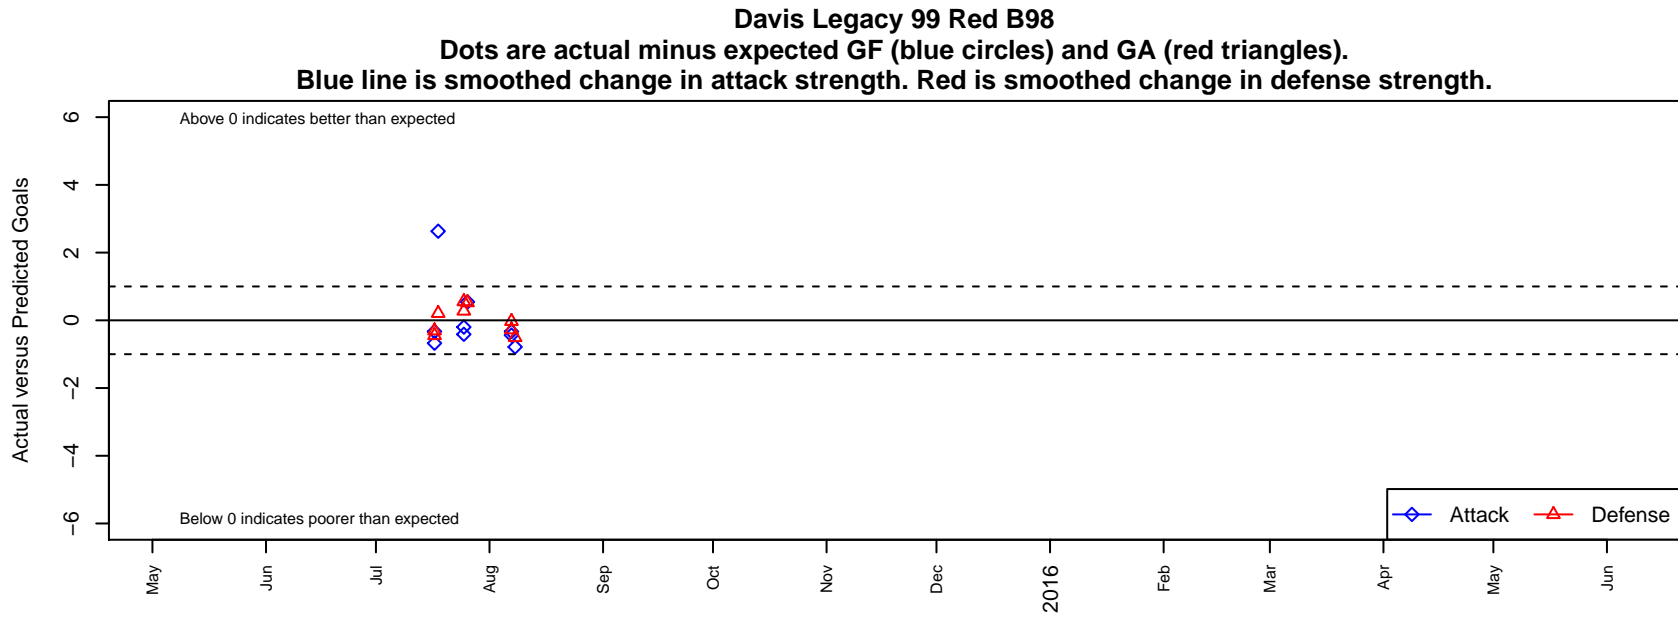

# Davis Legacy 99 Red B98

Davis, CAN  
B98 total strength=1734  
attack=15.05 defense=42.99

alt names used:  
DAVIS LEGACY 99 RED  
DAVIS LEGACY 99 RED (CAN)  
DAVIS LEGACY 99 RED (CAN)

Venues played:  
2015 Davis Legacy College Showcase Premier  
2015 Surf Cup Surf Super Cup U17  
2015 Sporting Invitational U17 Premier EvoPow

**attack and defense variance (black dot)  
relative to other teams  
and top 10 in region**

**attack and defense rating  
relative to others at age  
and all opponents in last 13 months**

**attack and defense rating  
relative to others at age  
and all opponents in last 13 months**

**Performance relative to 13 month average**

**Performance relative to 13 month average**

Distribution of opponents  
 Red = Lose zone, Blue = Win zone, Green = Even  
 Black line separates win/lose zones