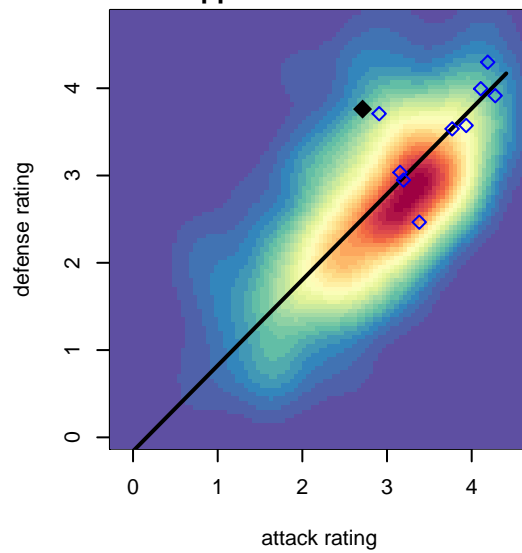

# Davis Legacy 99 Red B98

Davis, CAN  
B98 total strength=1734  
attack=15.05 defense=42.99

alt names used:  
DAVIS LEGACY 99 RED  
DAVIS LEGACY 99 RED (CAN)  
DAVIS LEGACY 99 RED (CAN)

Venues played:  
2015 Davis Legacy College Showcase Premier  
2015 Surf Cup Surf Super Cup U17  
2015 Sporting Invitational U17 Premier EvoPow

**attack and defense variance (black dot)  
relative to other teams  
and top 10 in region**

**attack and defense rating  
relative to others at age  
and all opponents in last 13 months**

**attack and defense rating  
relative to others at age  
and all opponents in last 13 months**

**Performance relative to 13 month average**

**Performance relative to 13 month average**

Distribution of opponents  
 Red = Lose zone, Blue = Win zone, Green = Even  
 Black line separates win/lose zones